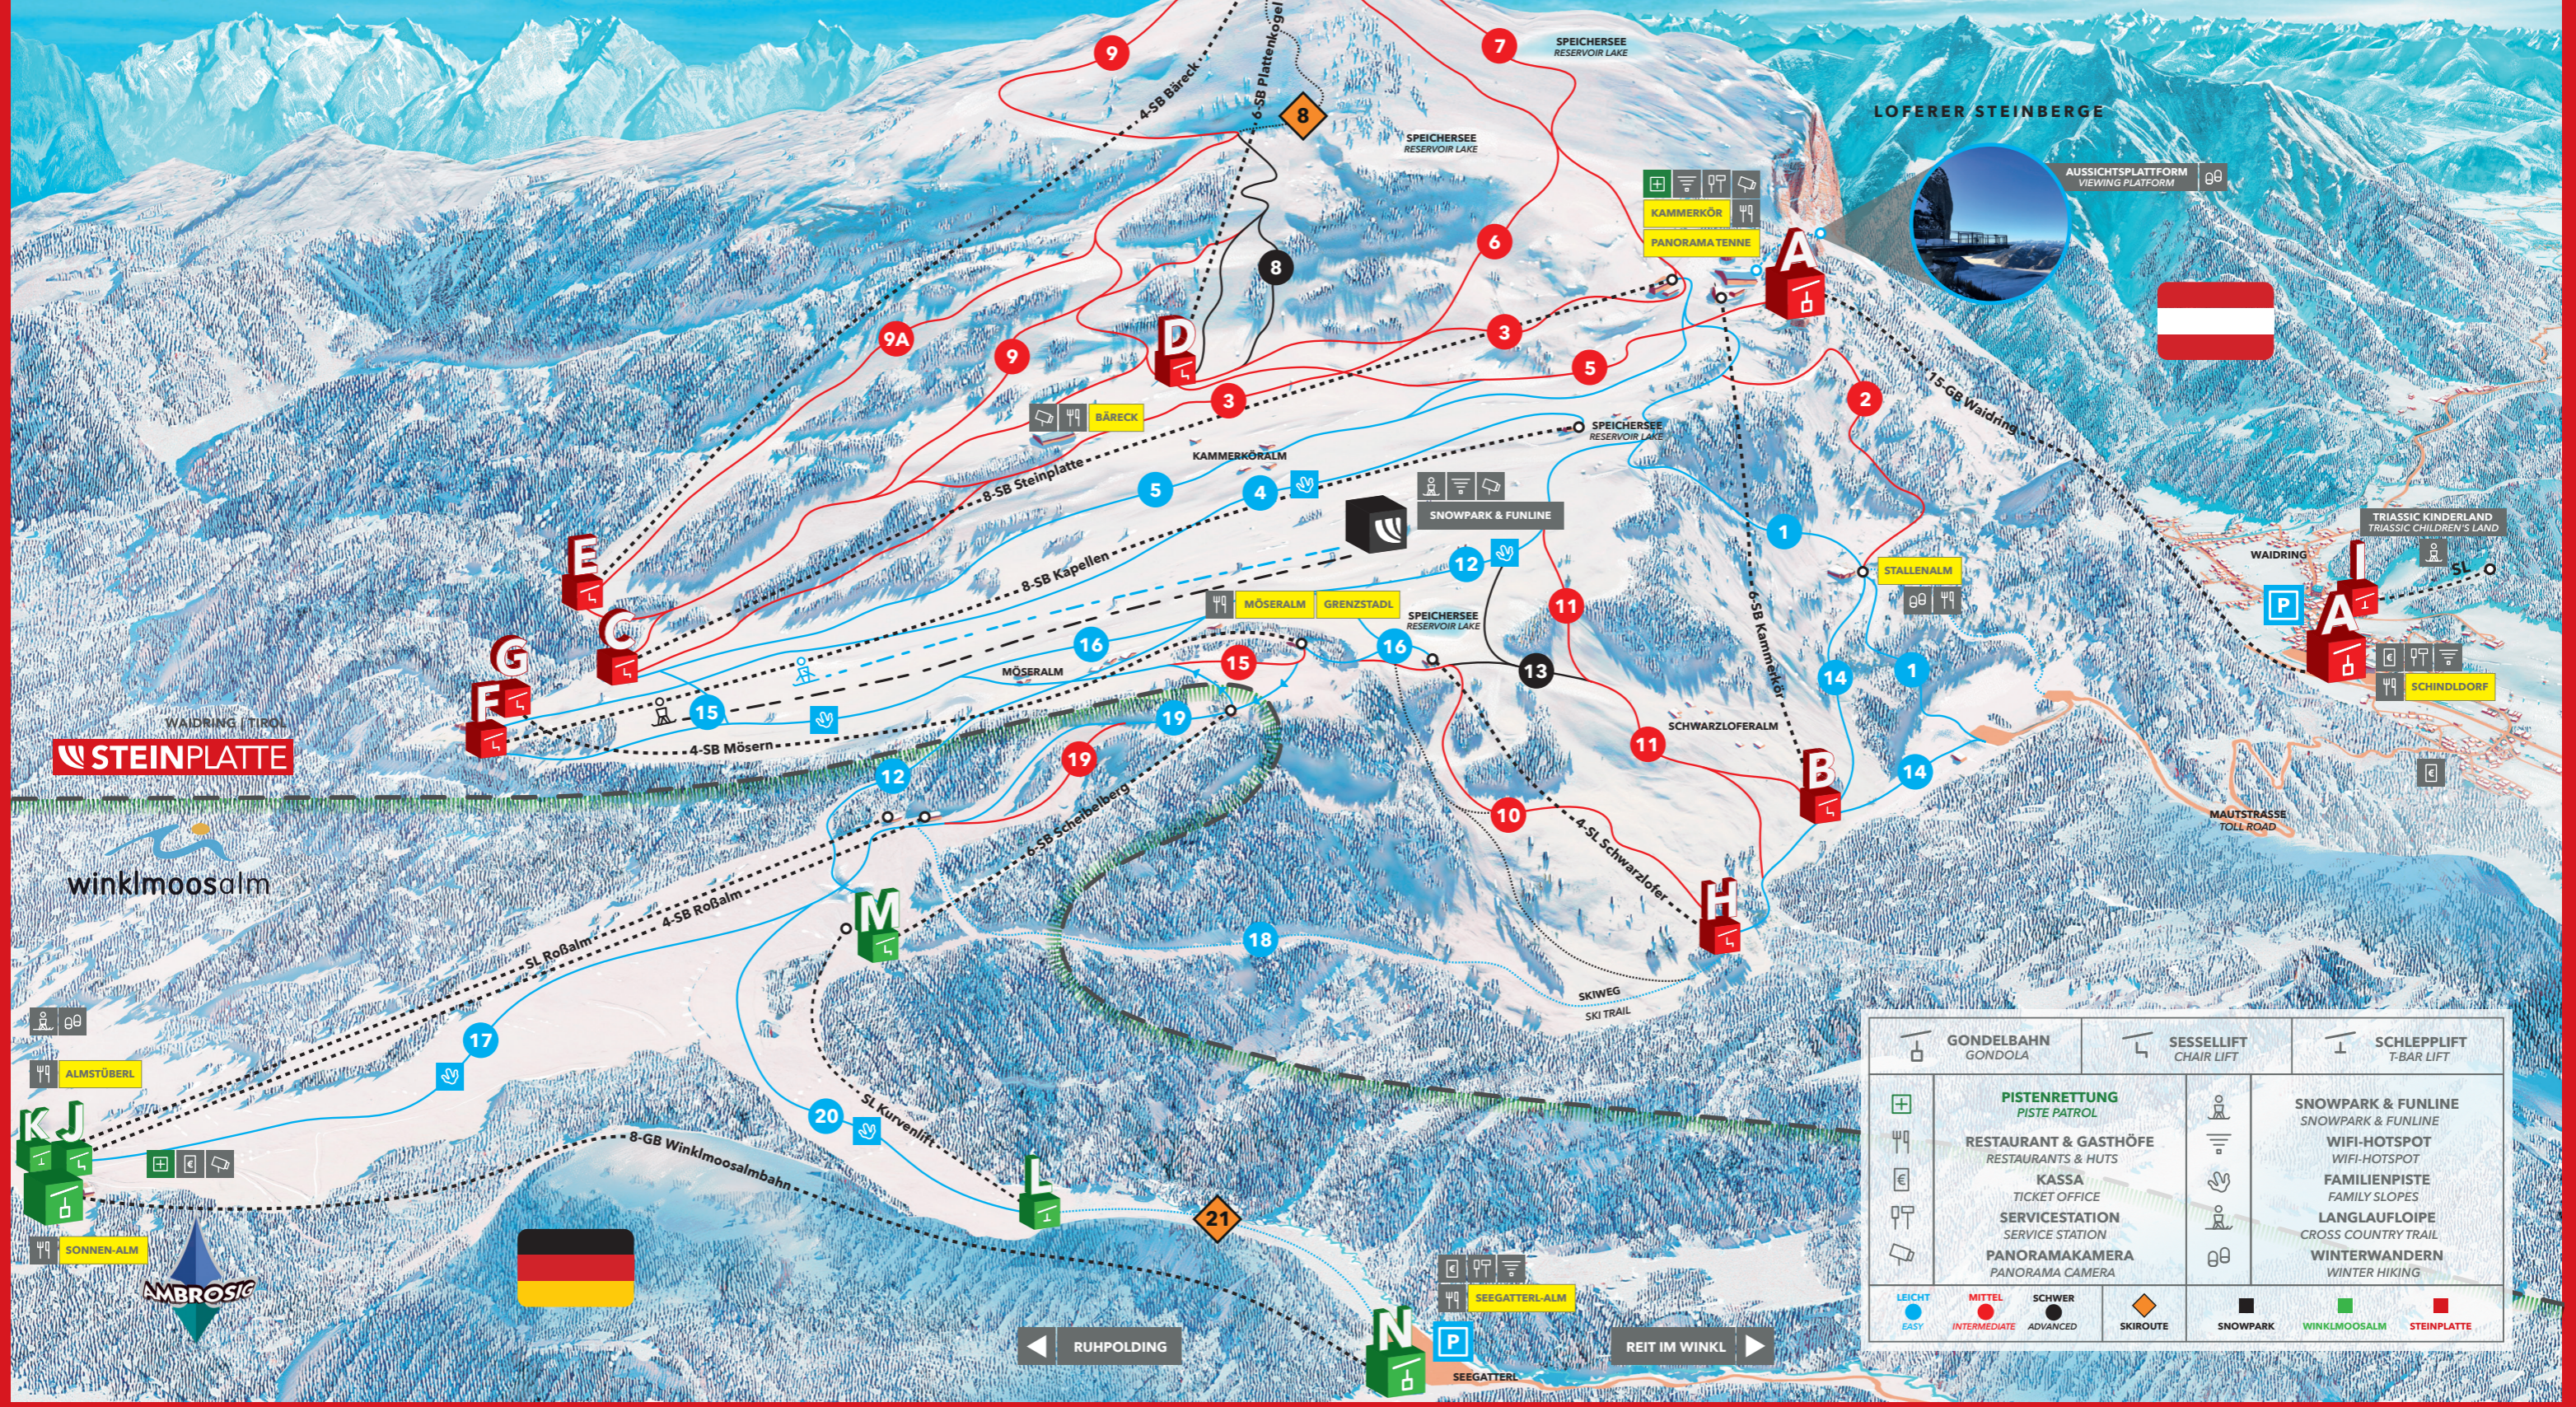

WATZMANN
2.713 m

HOCHHEISSPITZE
2.523 m

GROSSER HUNDSTOD
2.593 m

STEINPLATTE
1.860 m

GROSSGLOCKNER
3.798 m

MITTERHORN
2.511 m

GROSSVENEDIGER
3.662 m

REICHENSPIITZE
3.303 m

GONDELBAHN GONDOLA	SESSELLIFT CHAIR LIFT	SCHLEPPLIFT T-BAR LIFT
<ul style="list-style-type: none"> RESTAURANT & GASTHÖFE RESTAURANTS & HUTS KASSA TICKET OFFICE SERVICESTATION SERVICE STATION PANORAMAKAMERA PANORAMA CAMERA 	<ul style="list-style-type: none"> SNOWPARK & FUNLINE SNOWPARK & FUNLINE WIFI-HOTSPOT WIFI-HOTSPOT FAMILIENPISTE FAMILY SLOPES LANGLAUFLOIPE CROSS COUNTRY TRAIL WINTERWANDERN WINTER HIKING 	
<ul style="list-style-type: none"> LEICHT EASY MITTEL INTERMEDIATE SCHWER ADVANCED 	<ul style="list-style-type: none"> SKIROUTE SNOWPARK WINKLMOOSALM STEINPLATTE 	

RUHPOLDING

REIT IM WINKL

SEEGÄTTLER-ALM

SEEGÄTTLER

STEINPLATTE

winklmoosalm

ALMSTÜBERL

SONNEN-ALM

AMBROSIO

LOFERER STEINBERGE

AUSSICHTSPLATTFORM
VIEWING PLATFORM

TRIASSIC KINDERLAND
TRIASSIC CHILDREN'S LAND

WADRING

MAUTSTRASSE
TOLL ROAD

SEEGÄTTLER